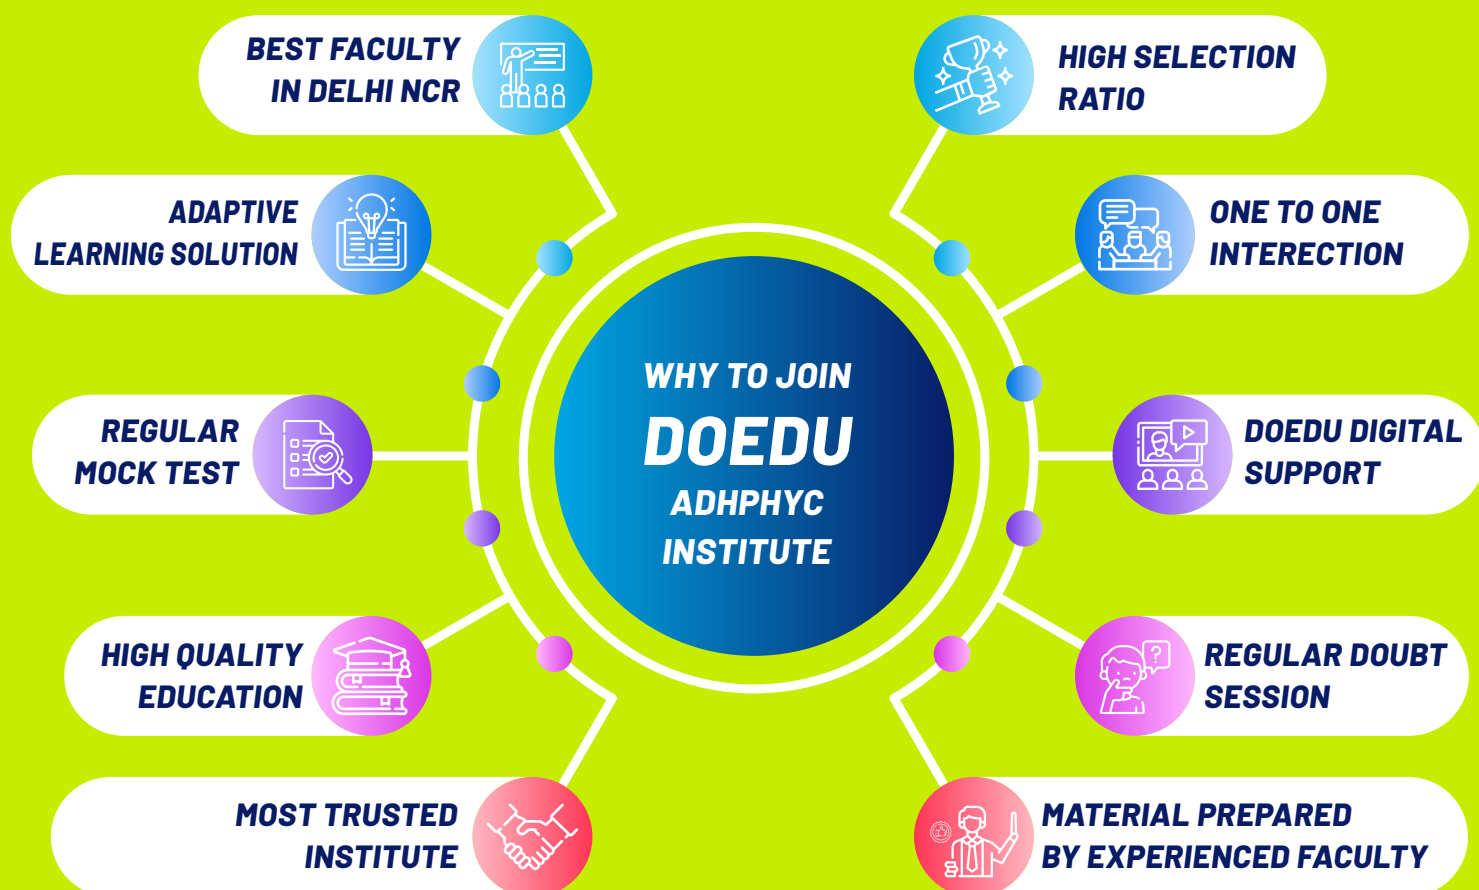

COURSES OFFERED

NEET (Pre Medical) Offline/Online Courses

Two Year Batch (TYM)

- » For 11th Appearing Students
- » All Classes are followed by fortnightly test

One Year Batch (OYM)

- » For 12th Appearing Students
- » All Classes are followed by fortnightly test

One Year Regular Medical Batch (RM)

- » For 12th Pass Students
- » All Classes are followed by fortnightly test

IT/JEE (Mains/Advance) Offline/online Courses

Two Year Batch (TYE)

- » For 11th Appearing Students
- » All Classes are followed by fortnightly test

One Year Batch (OYE)

- » For 12th Appearing Students
- » All Classes are followed by fortnightly test

One Year Power Course (OYP)

- » For 12th Pass Students
- » All Classes are followed by fortnightly test

Foundations Offline/online Courses

Five Year Foundations (FB1)

- » For 8th Appearing Students
- » All Classes are followed by fortnightly test

Four Year Batch (FB2)

- » For 9th Appearing Students
- » All Classes are followed by fortnightly test

Three Year Power Course

- » For 10th Appearing Students
- » All Classes are followed by fortnightly test