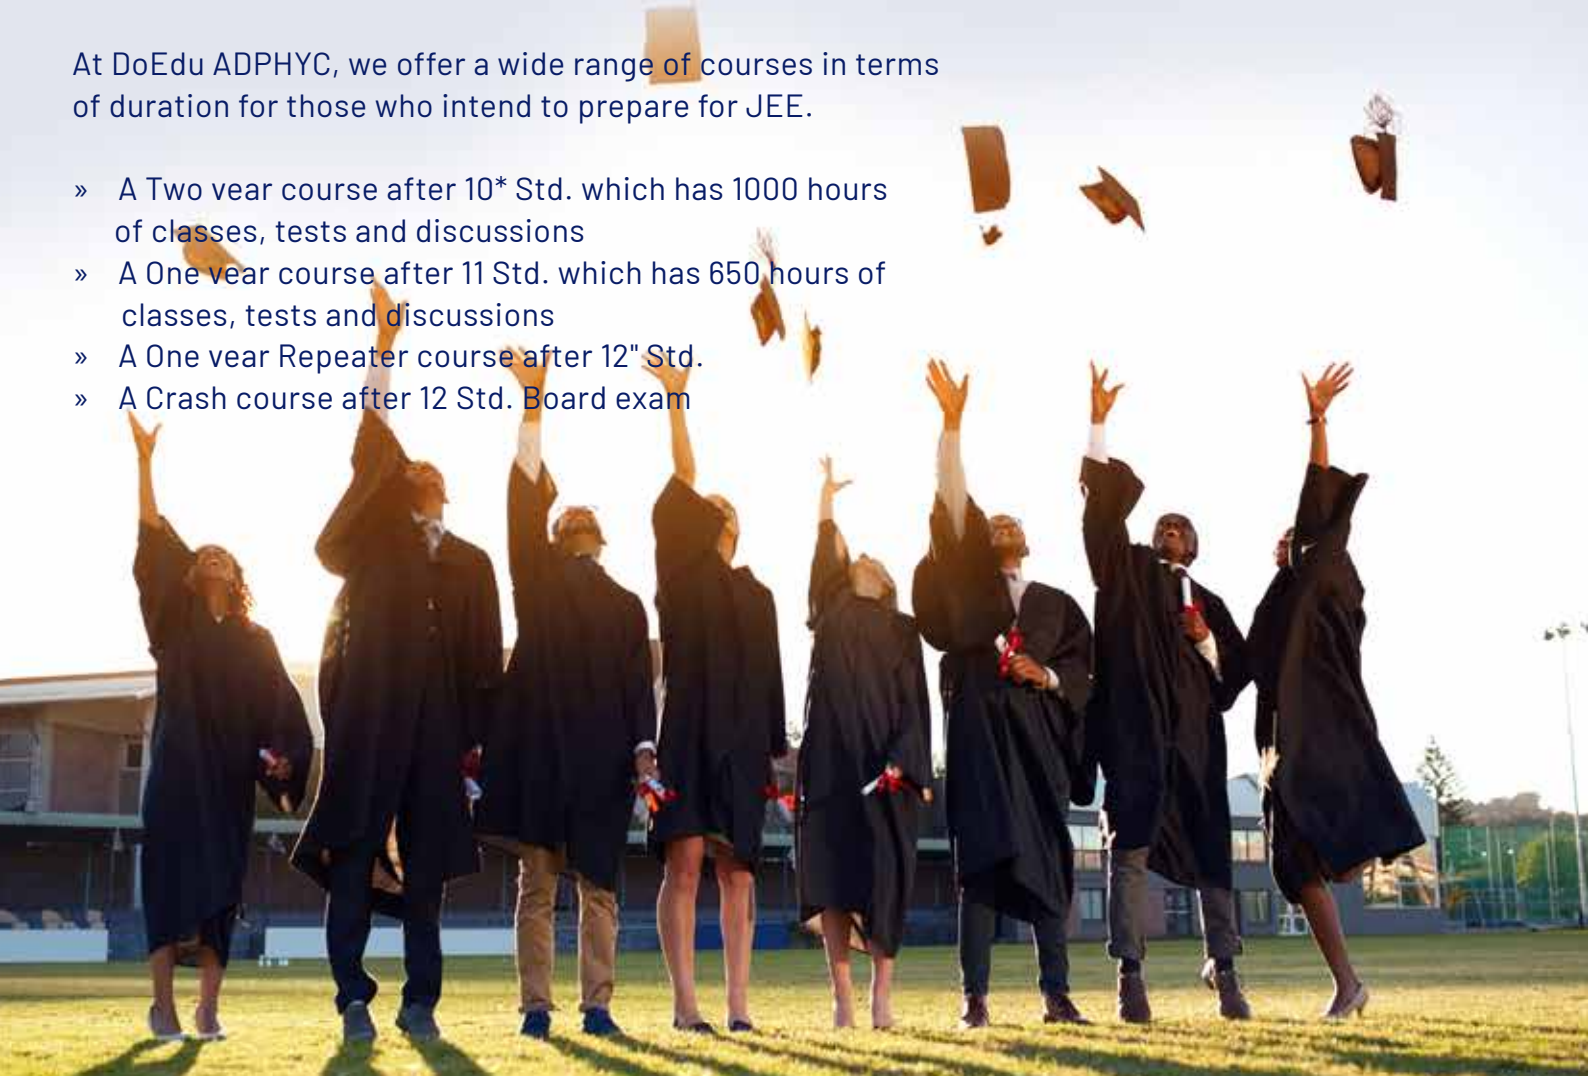

Joint Entrance Exam (JEE)

JEE Main is for those candidates who wish to get into BE or B. Tech. courses in the National Institutes of Technology (NITs), Indian Institutes of Information Technology (ITs), Indian Institute of Science (IISc), other Centrally Funded Technical Institutes (CFTIs) and engineering colleges of the participating states. The JEE Main is also the eligibility test to appear for the JEE Advanced exam which eventually leads to the admission in ITs.

Why JEE coaching with DoEdu ADPHYC Institute

- » Special sessions to build fundamentals and conceptual clarity.
- » Trainina to understand and analvse multiple concerts required to solve problems in a logical and systematic manner.
- » Board support.
- » Personalised Doubt Clarification sessions.
- » JEE Mocktest analvsis and feedback.
- » National Mocks.
- » Special sessions on test-taking strategies and study plans to motivate students in their preparation.

JEE Courses offered by DoEdu ADPHYC Institute

At DoEdu ADPHYC, we offer a wide range of courses in terms of duration for those who intend to prepare for JEE.

- » A Two year course after 10* Std. which has 1000 hours of classes, tests and discussions
- » A One year course after 11 Std. which has 650 hours of classes, tests and discussions
- » A One year Repeater course after 12" Std.
- » A Crash course after 12 Std. Board exam